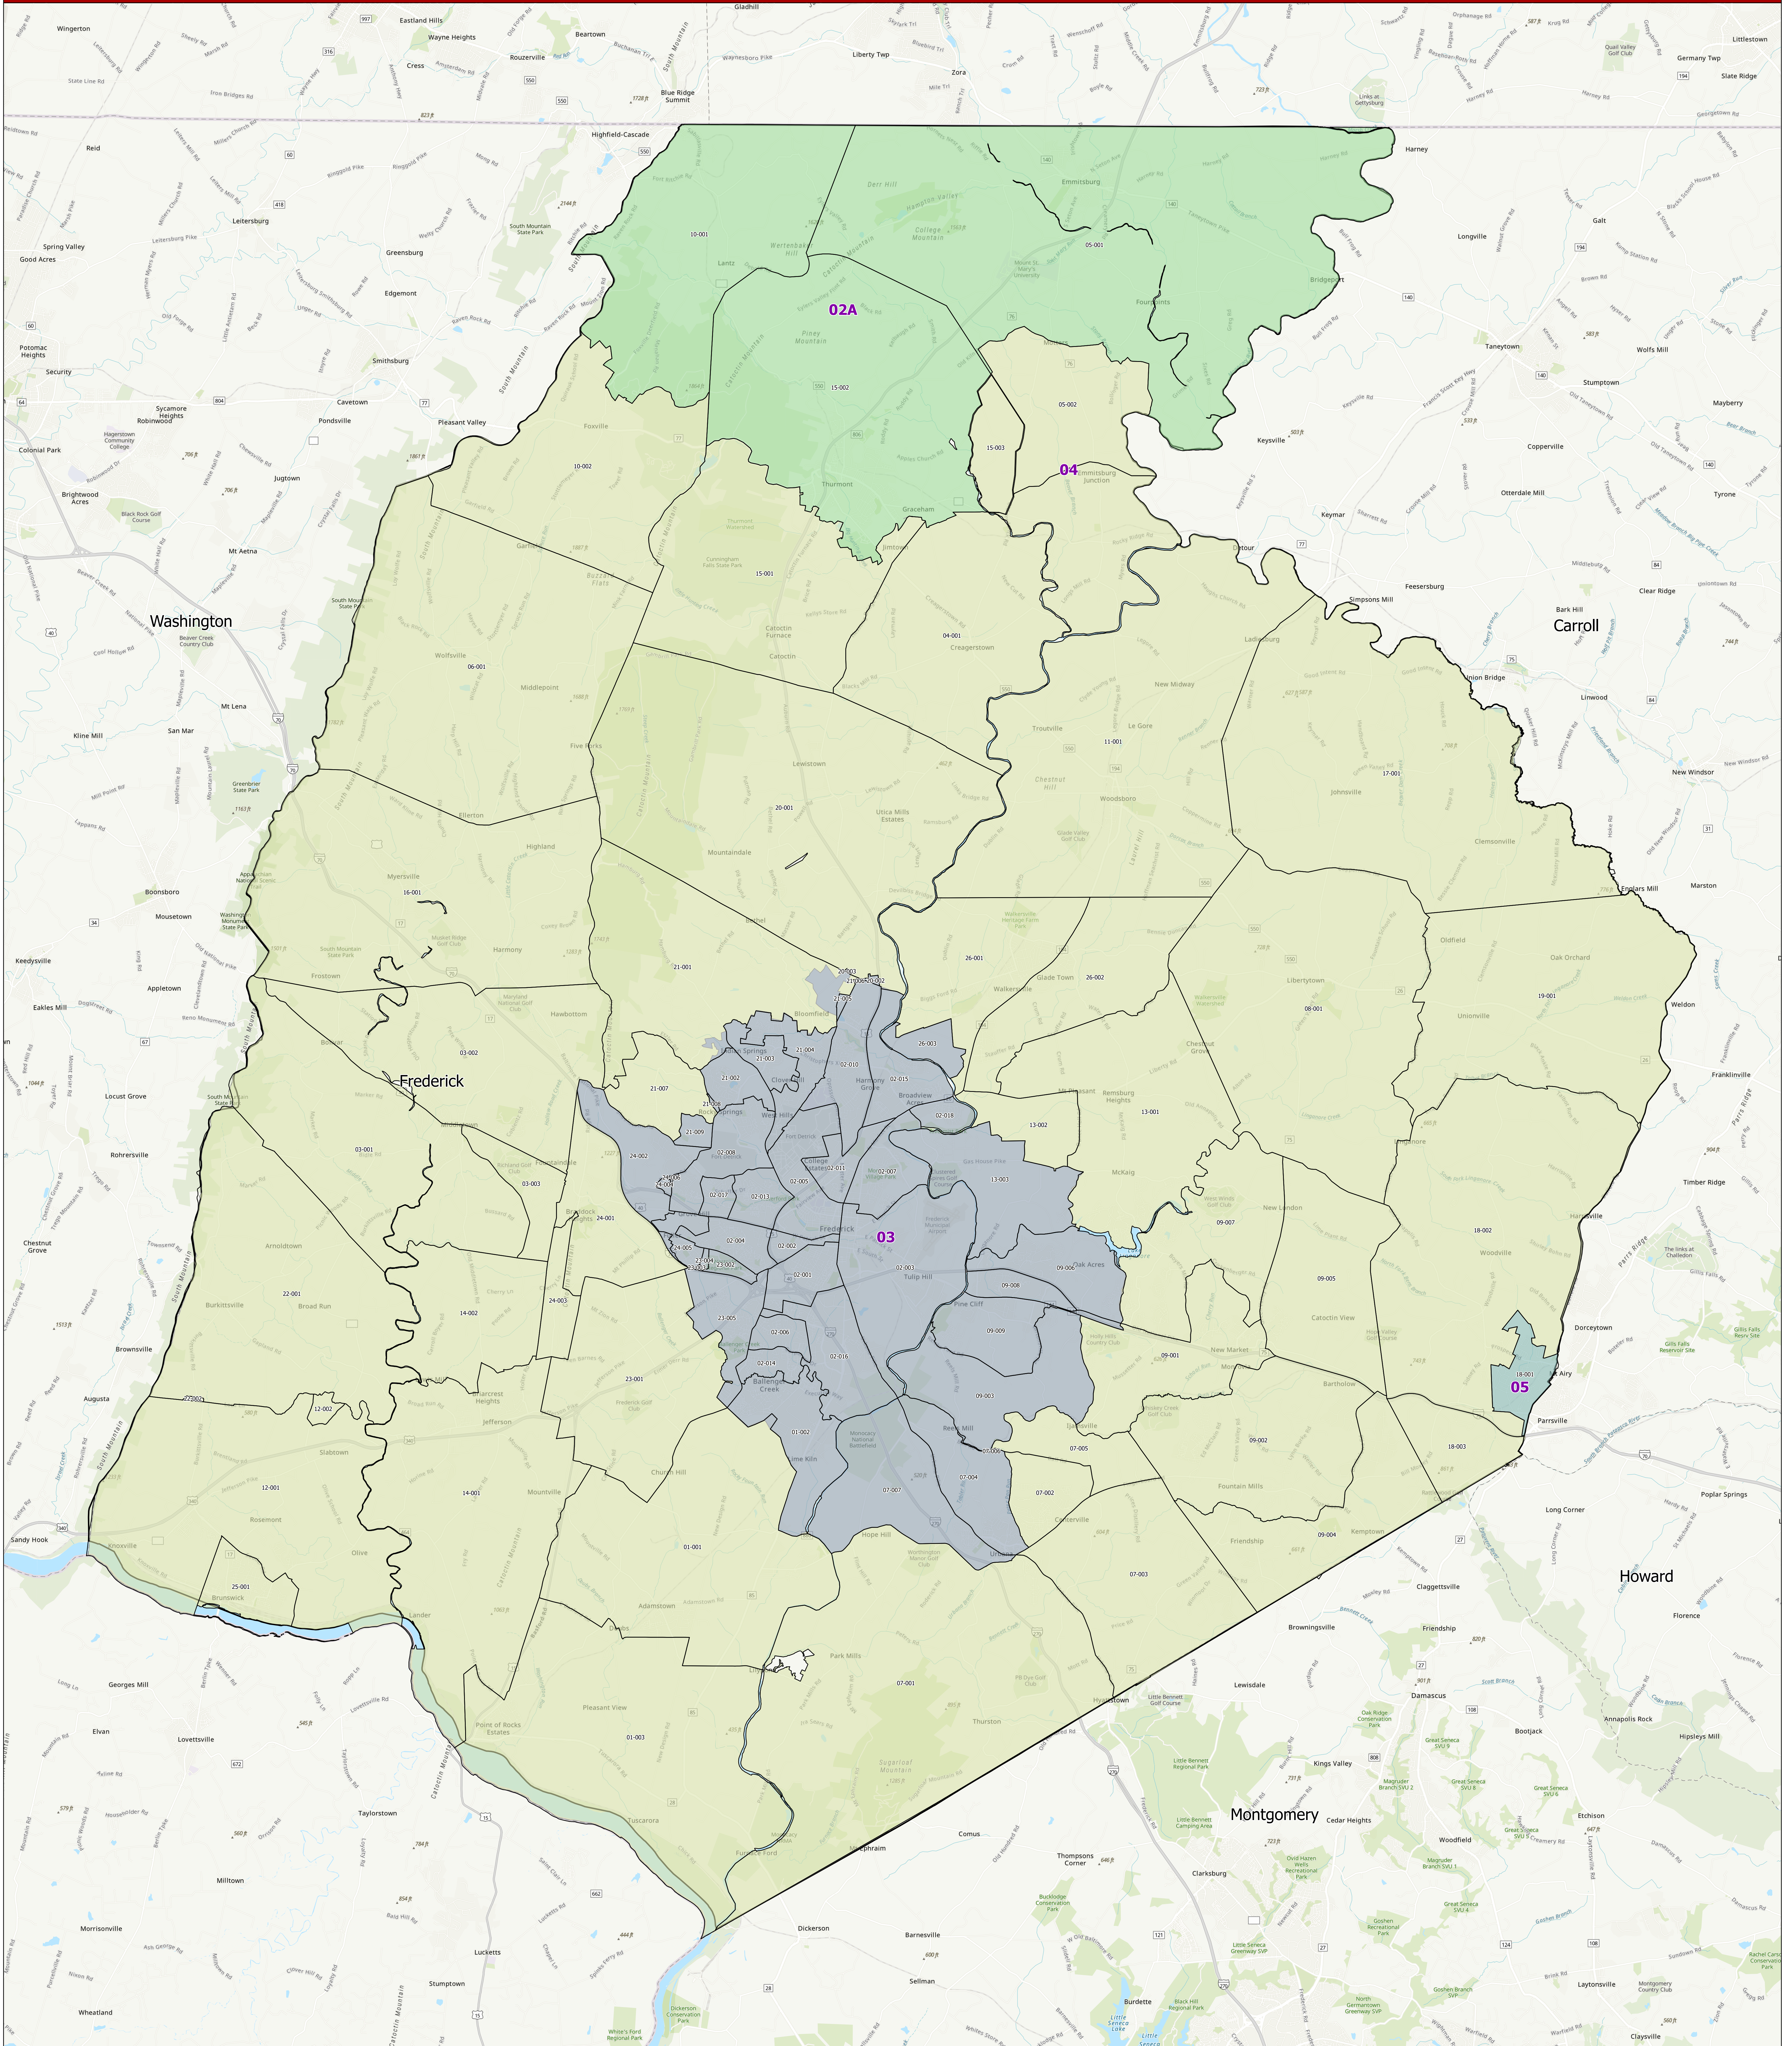

Maryland 2022 Legislative Districts with Precincts Frederick County

Data Sources:

- 2022 precinct boundaries received from counties (including Baltimore City) or digitized by Planning in coordination with counties, with precinct numbers reformatted as needed for statewide consistency.
- Legislative districts sourced from 2020 Census TIGER/Line Files & Senate Joint Resolution 2 General Assembly 2022 Session.

Notes:

- Portions of any legislative districts that extend beyond the county are not depicted. Legislative district and precinct boundaries exclude 2020 Census blocks containing water area only.
- Planning may complete minor future adjustments to ensure precincts are edge matched with Census block boundaries.