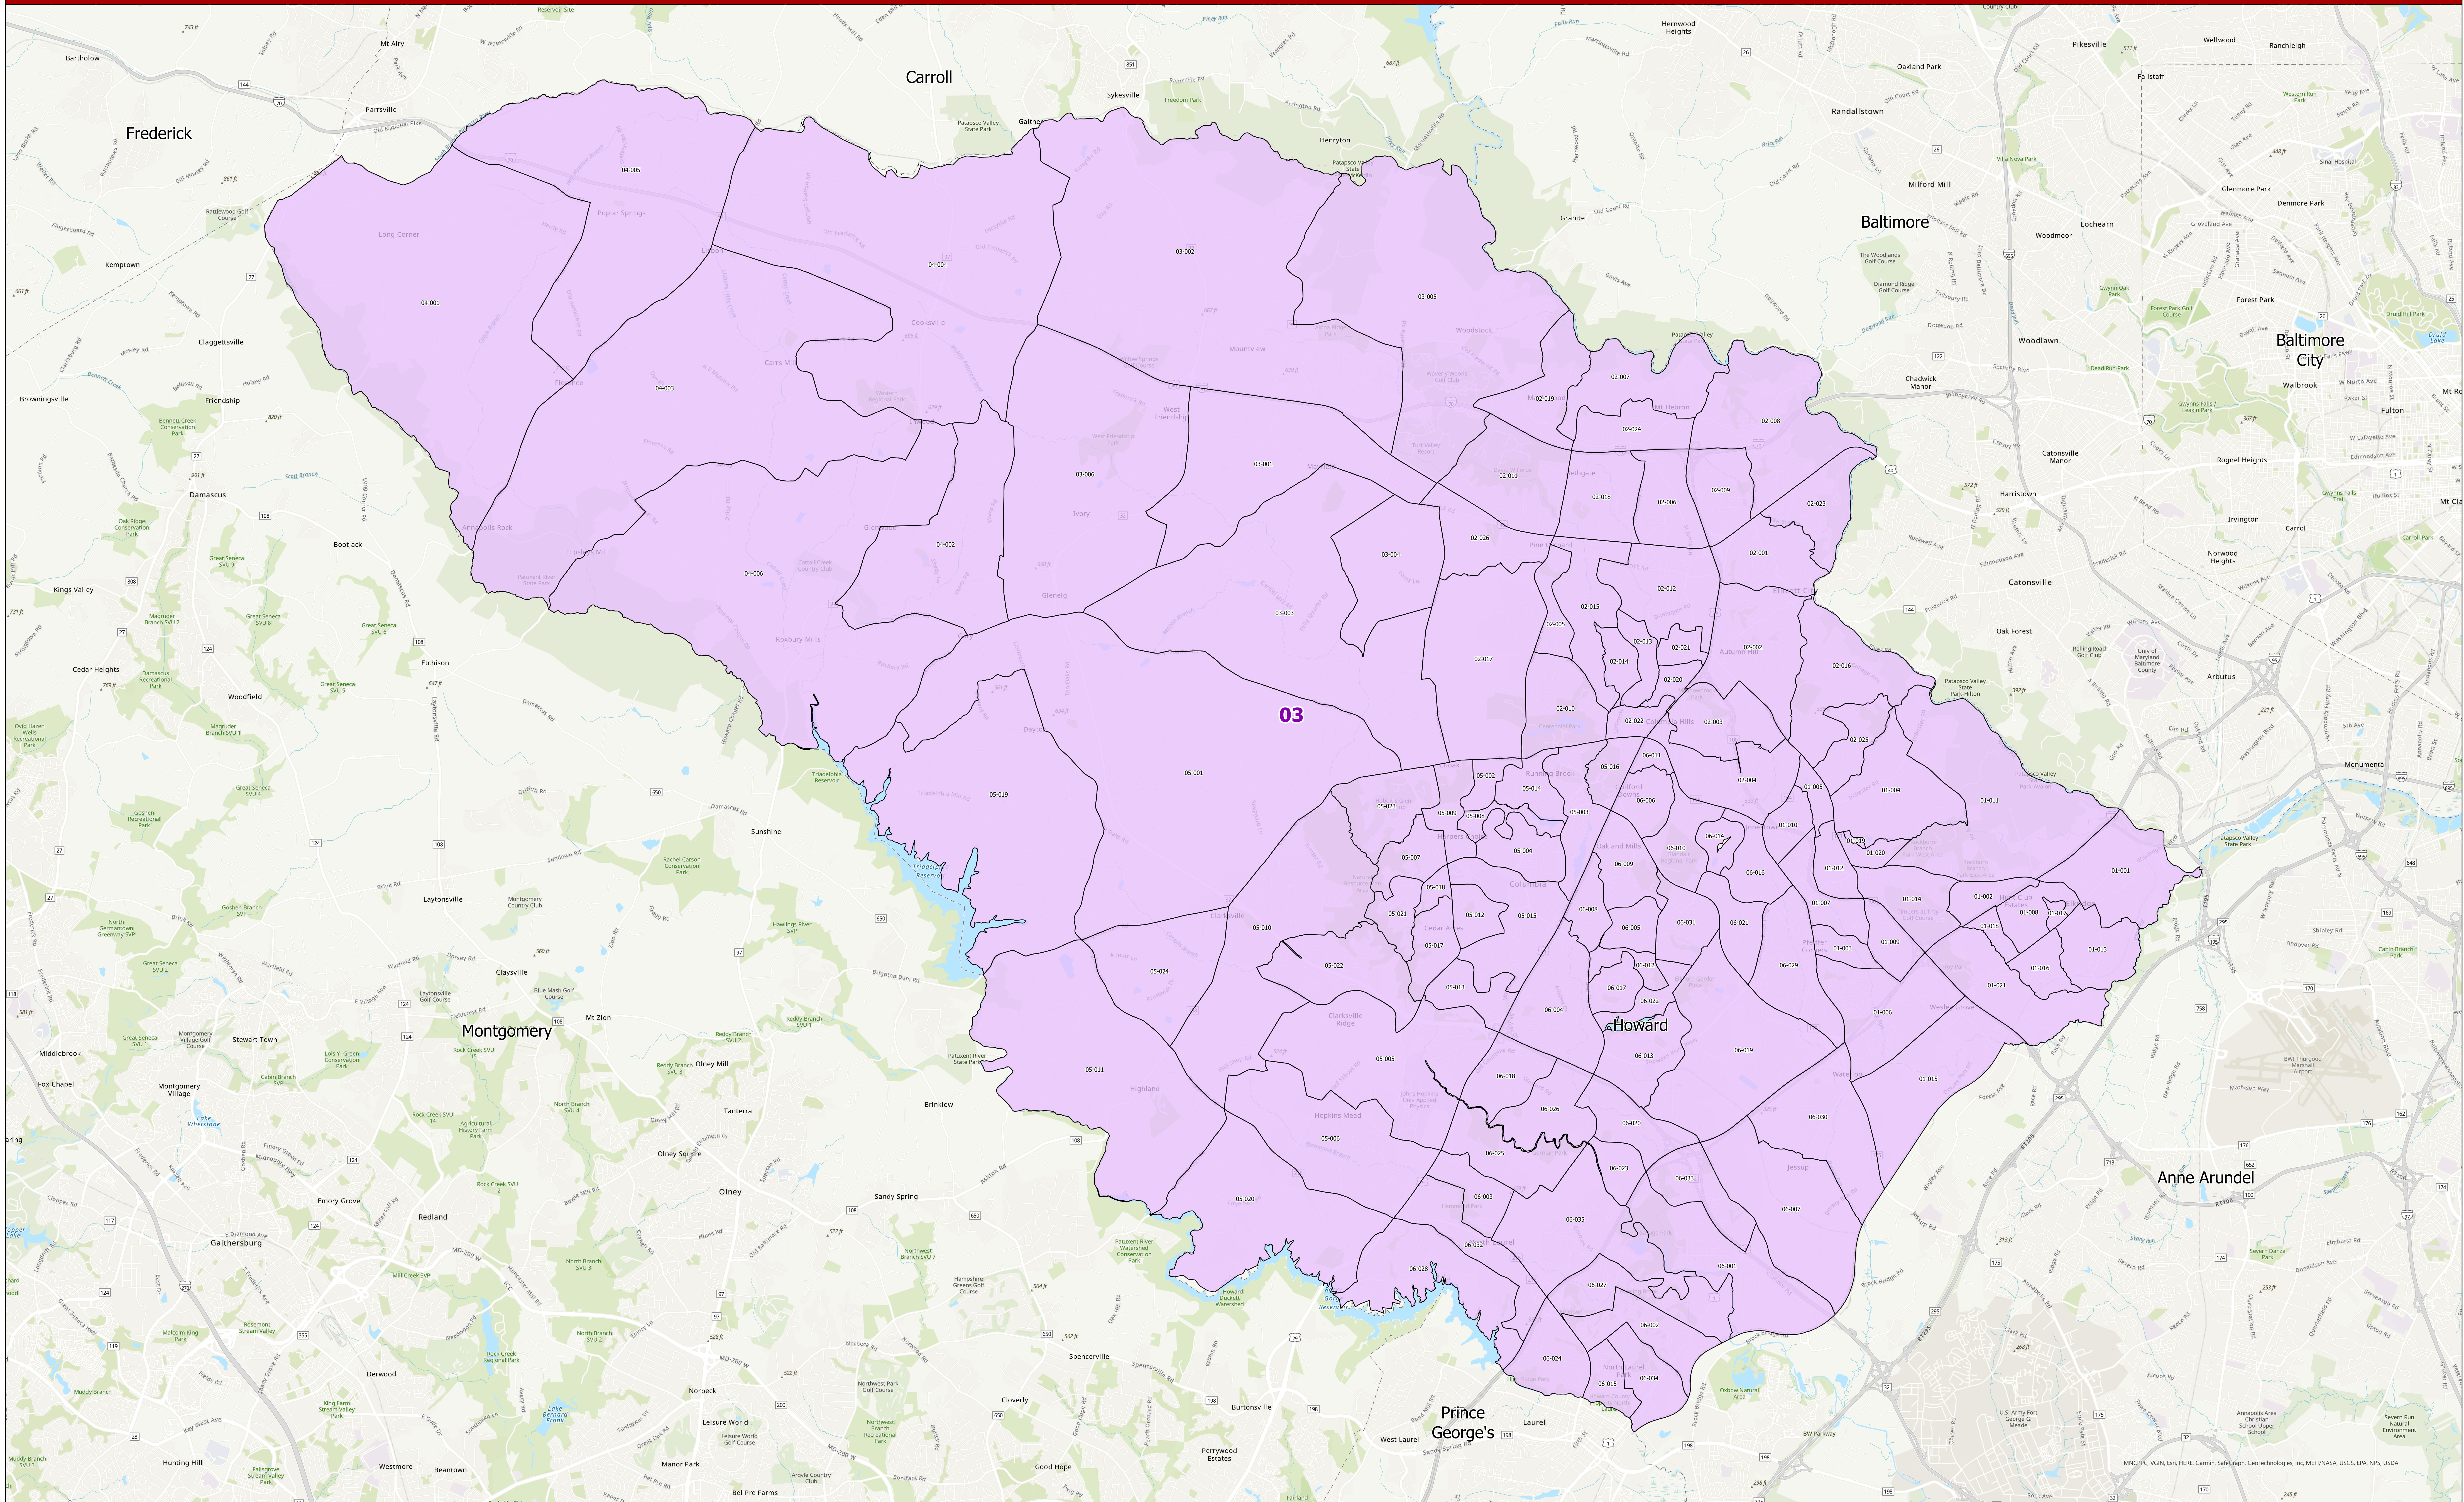

# Maryland 2022 Congressional Districts with Precincts Howard County

**Data Sources:**

- 2022 precinct boundaries received from counties (including Baltimore City) or digitized by Planning in coordination with counties, with precinct numbers reformatted as needed for statewide consistency.
- Congressional districts sourced from 2020 Census TIGER/Line Files & Senate Bill 1012.

**Notes:**

- Portions of any congressional districts that extend beyond the county are not depicted. Congressional district and precinct boundaries exclude 2020 Census blocks containing water area only.
- Planning may complete minor future adjustments to ensure precincts are edge matched with Census block boundaries.

**Legend**

	Precinct		DISTRICT 03
--	----------	--	-------------

0 1 2 3 4 5 Miles