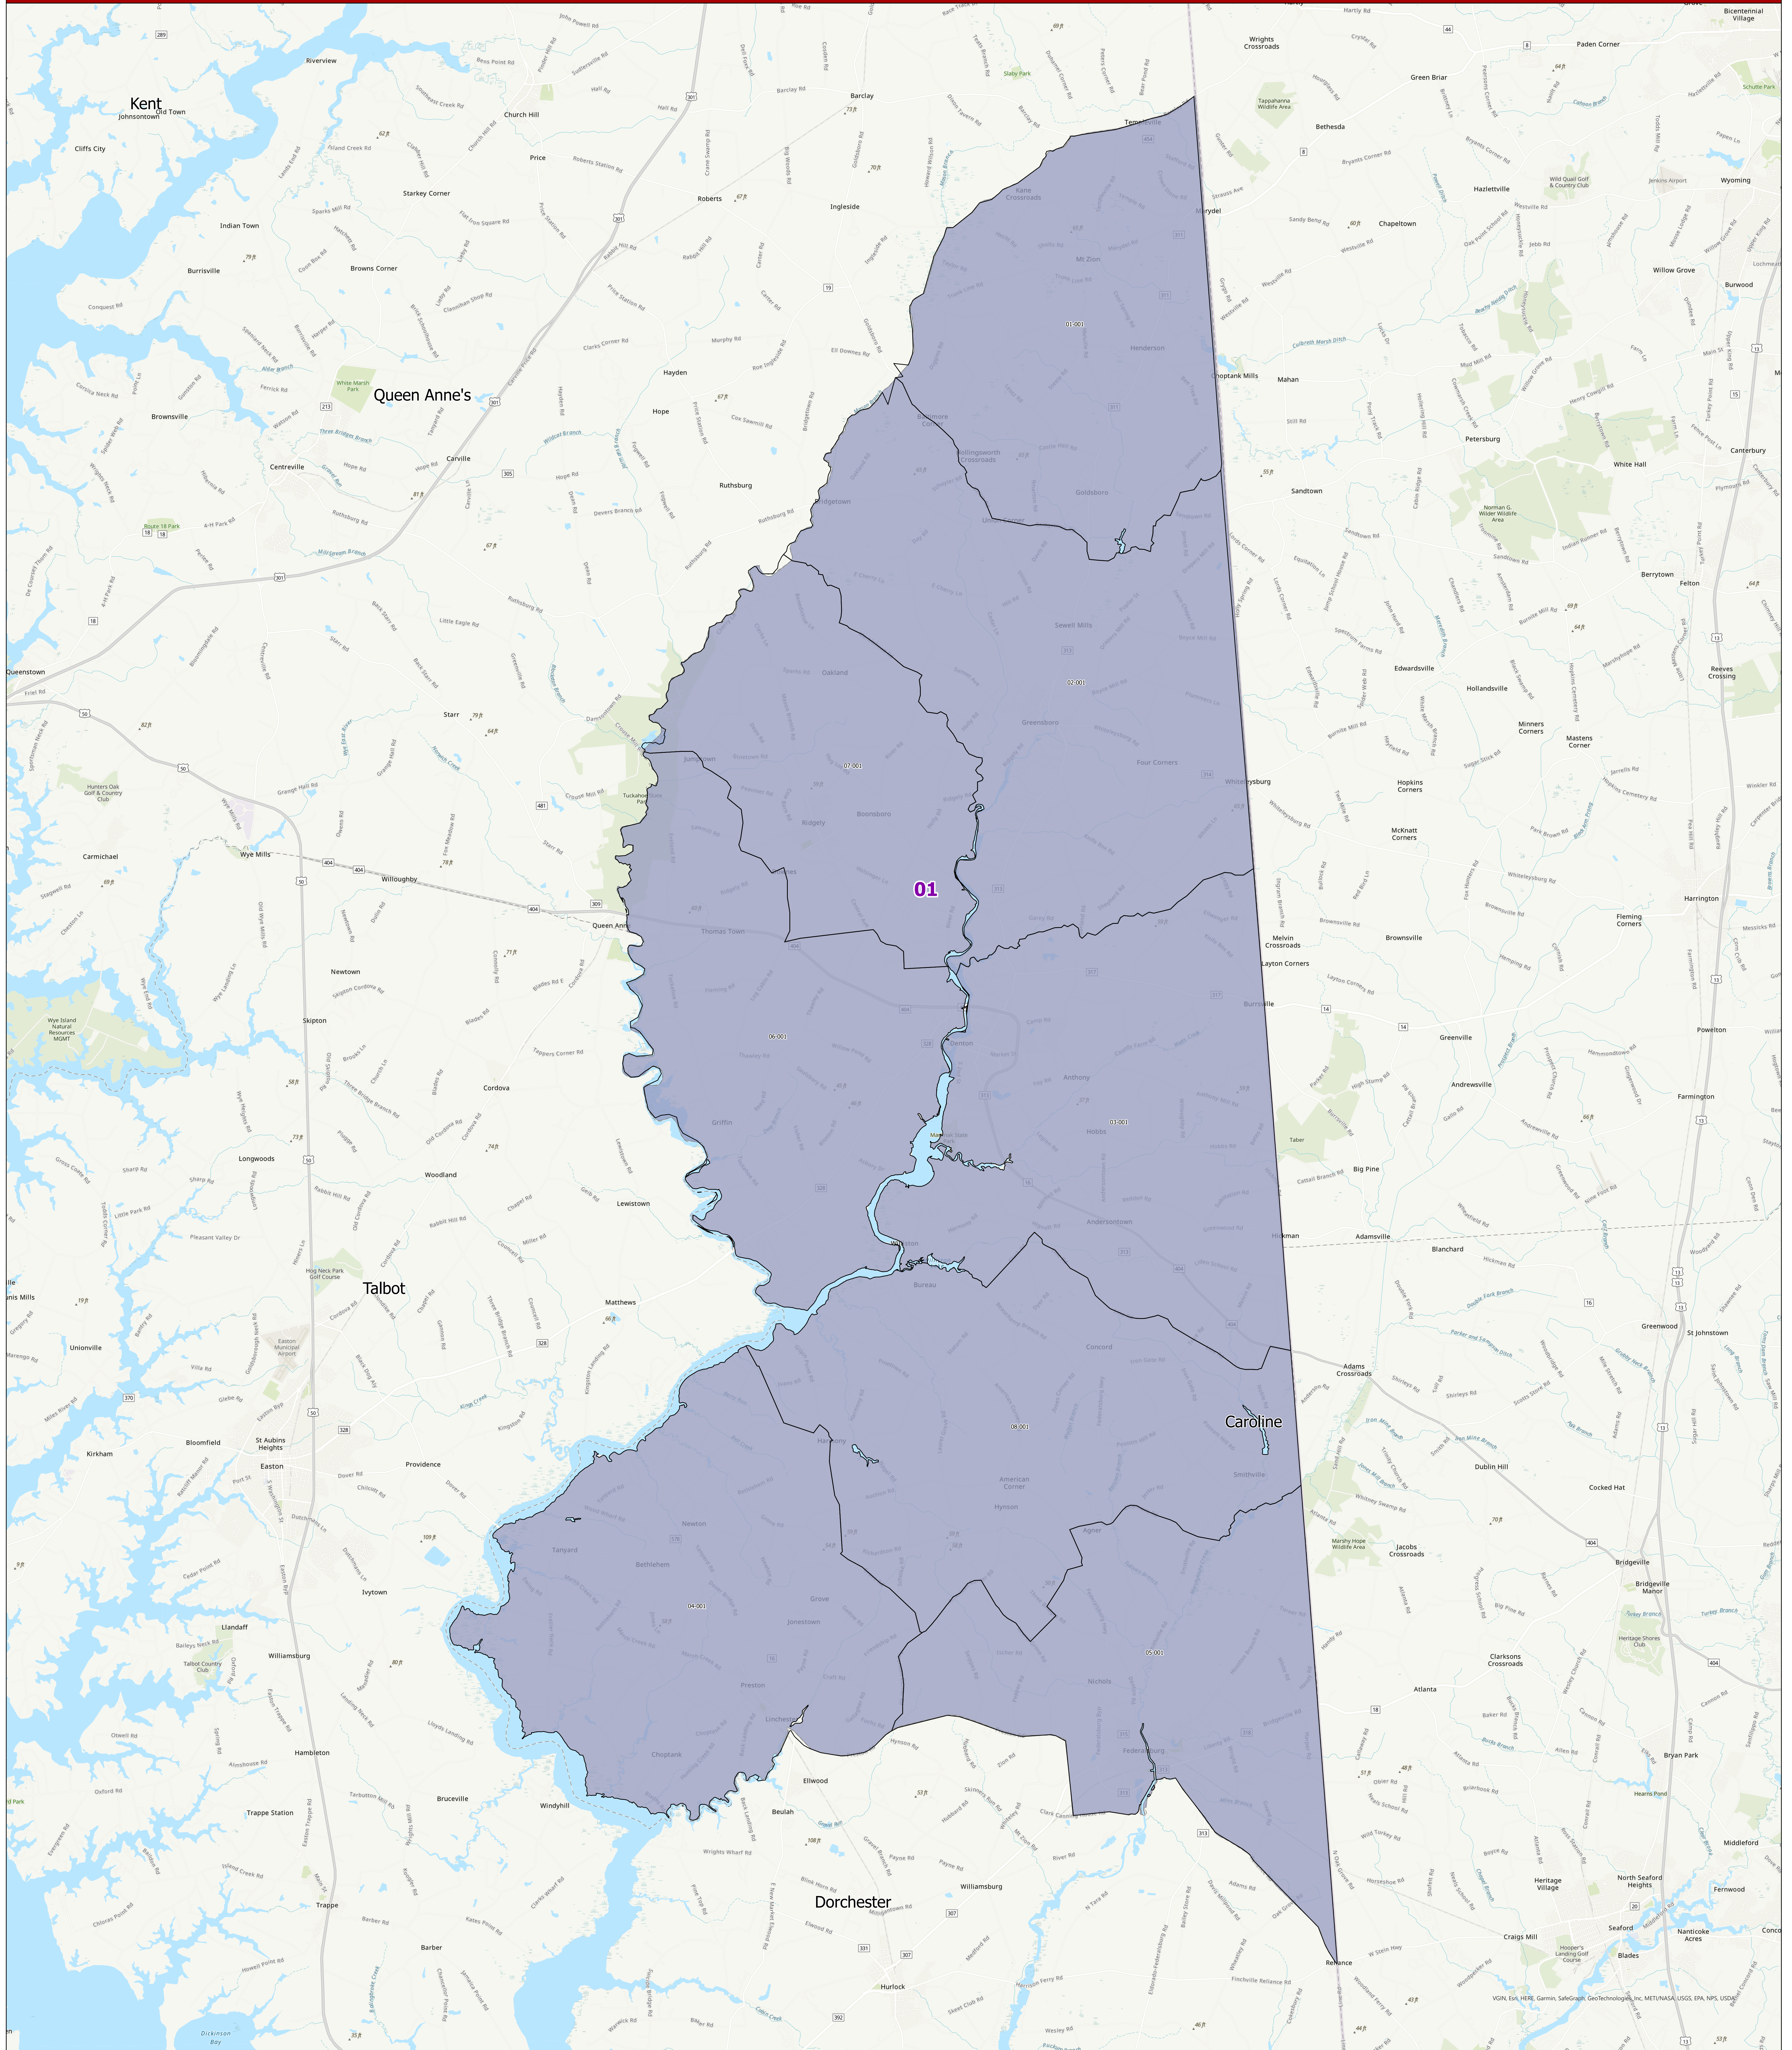

# Maryland 2022 Congressional Districts with Precincts Caroline County

**Data Sources:**

- 2022 precinct boundaries received from counties (including Baltimore City) or digitized by Planning in coordination with counties, with precinct numbers reformatted as needed for statewide consistency.
- Congressional districts sourced from 2020 Census TIGER/Line Files & Senate Bill 1012.

**Notes:**

- Portions of any congressional districts that extend beyond the county are not depicted. Congressional district and precinct boundaries exclude 2020 Census blocks containing water area only.
- Planning may complete minor future adjustments to ensure precincts are edge matched with Census block boundaries.

Legend	
	Precinct
	DISTRICT 01

Prepared by the Maryland Department of Planning September 2022