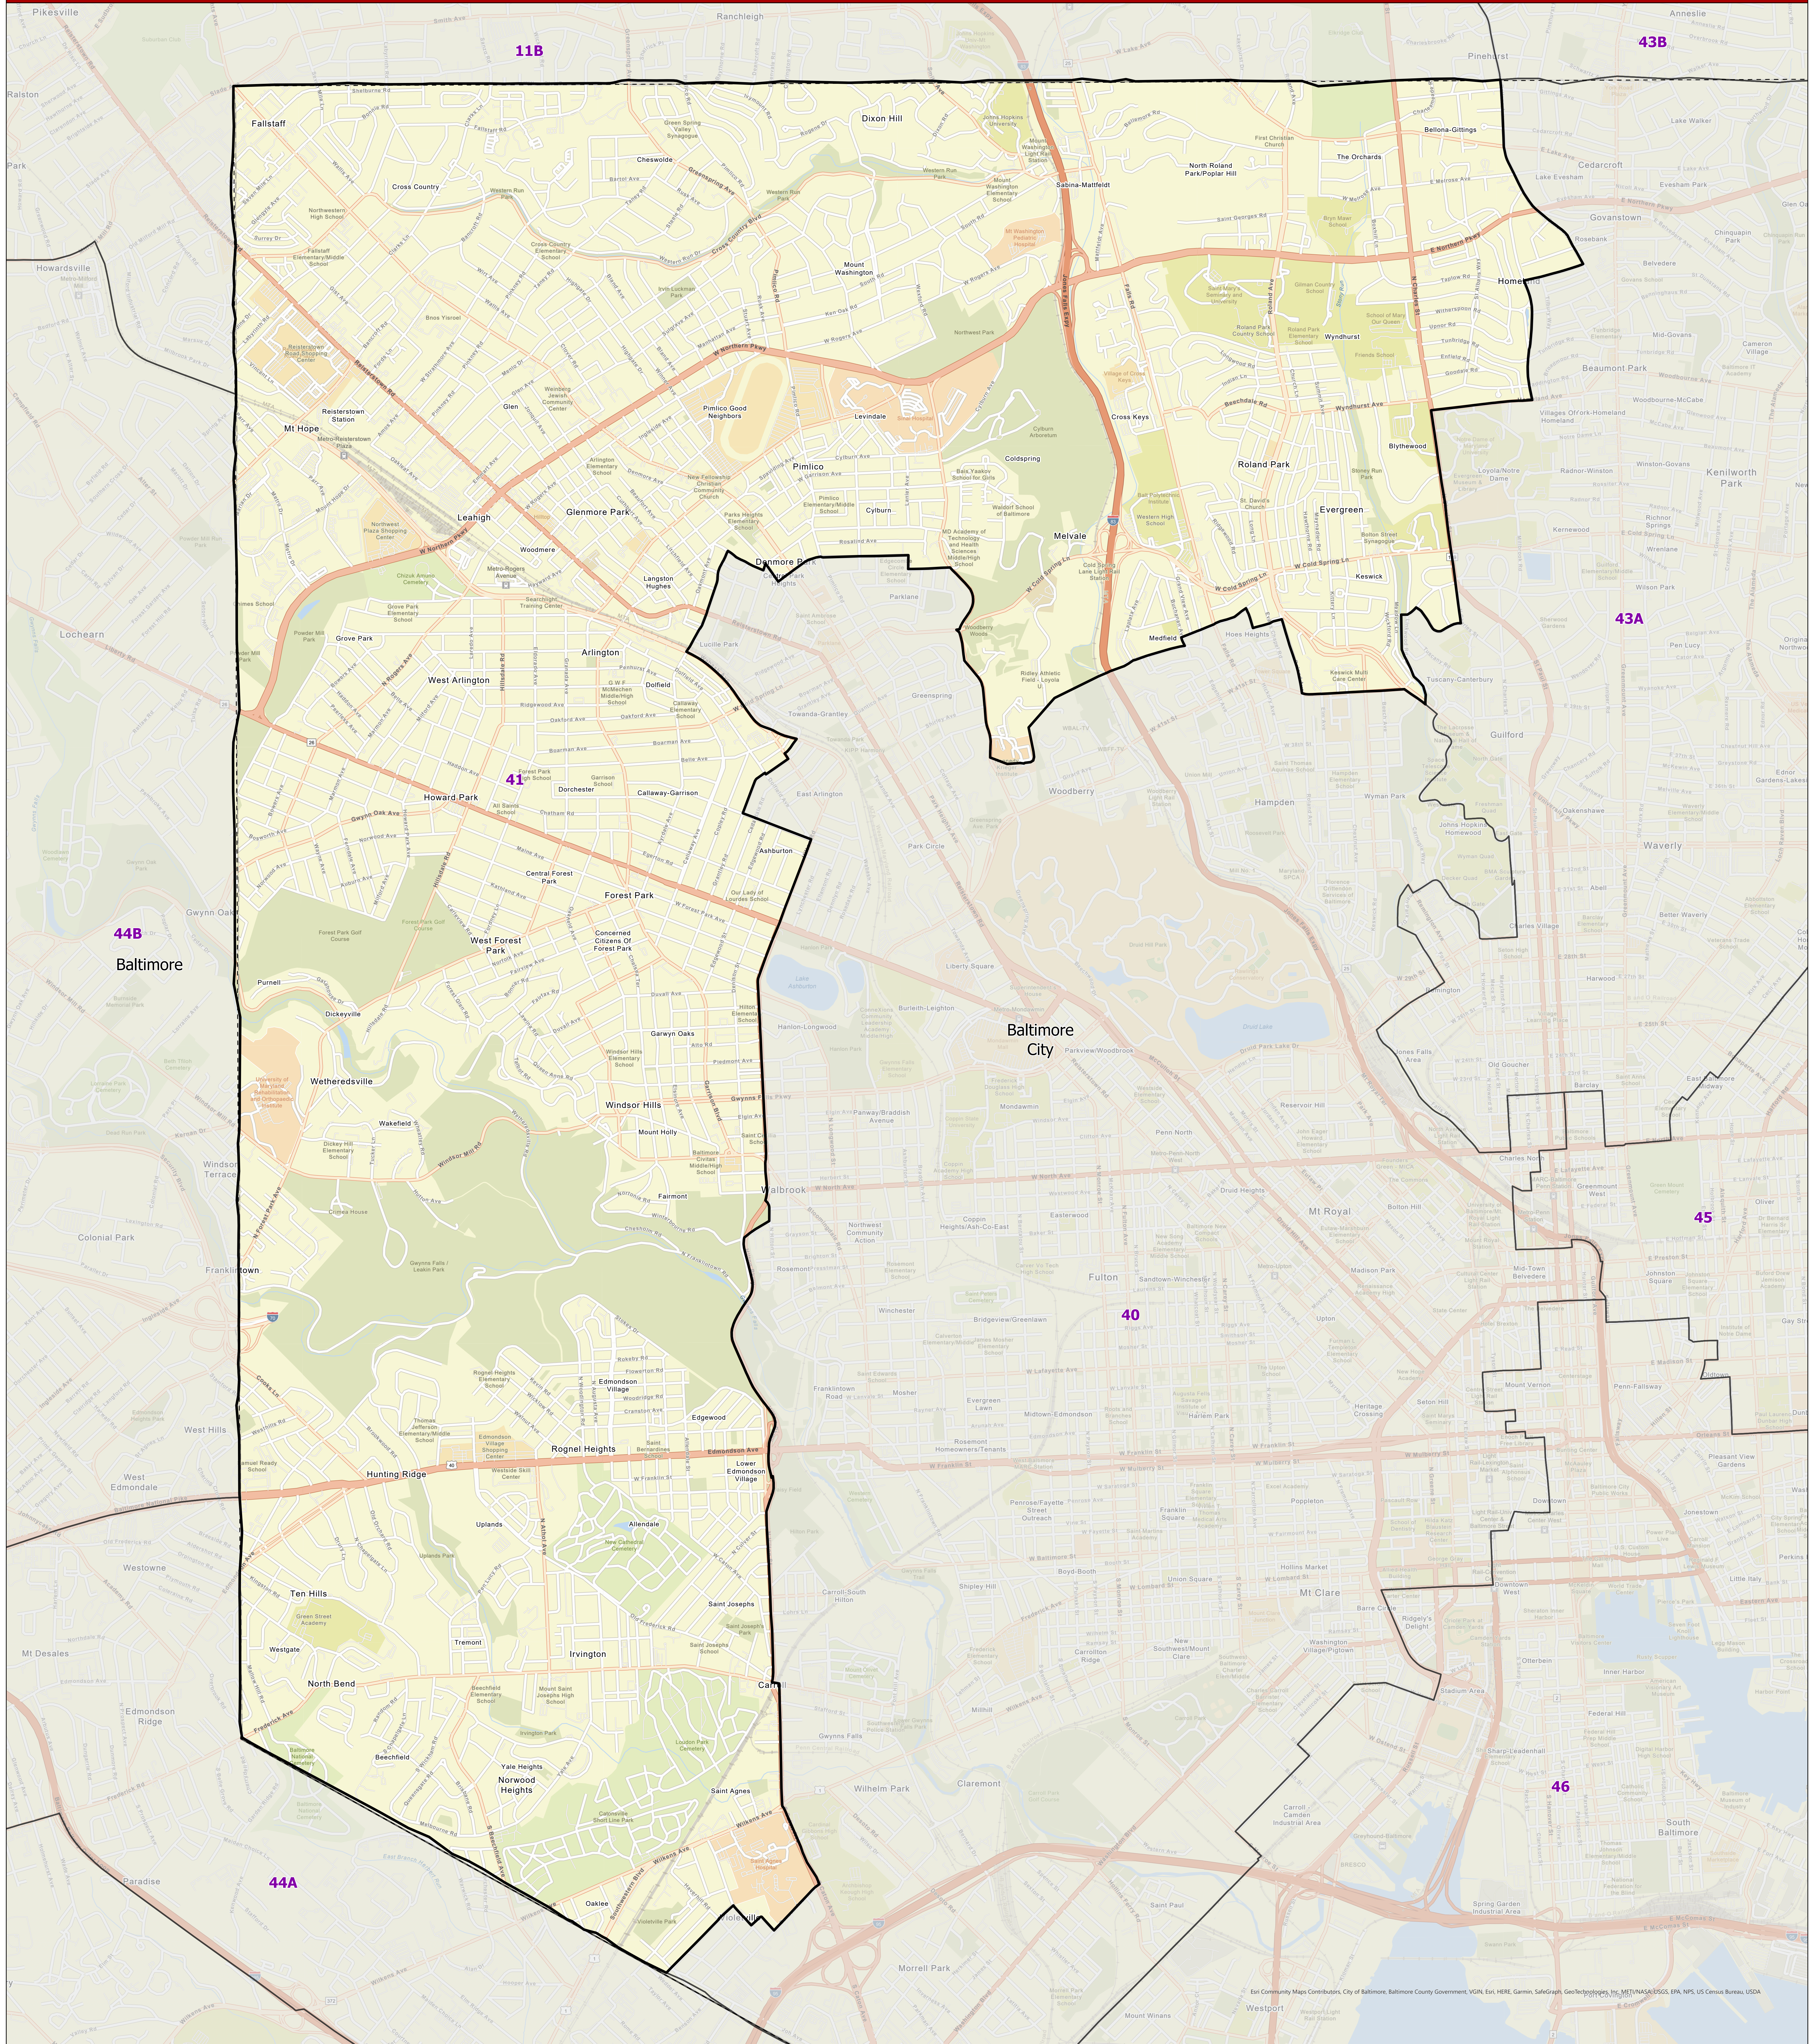

# Maryland 2022 Legislative Districts

## District 41

Senate Joint Resolution 2 - General Assembly 2022 Session

Data Source: 2020 Census TIGER/Line Files & Senate Joint Resolution 2  
General Assembly 2022 Session  
Prepared by the Maryland Department of Planning  
July 2022

Legend

- County Boundary
- District