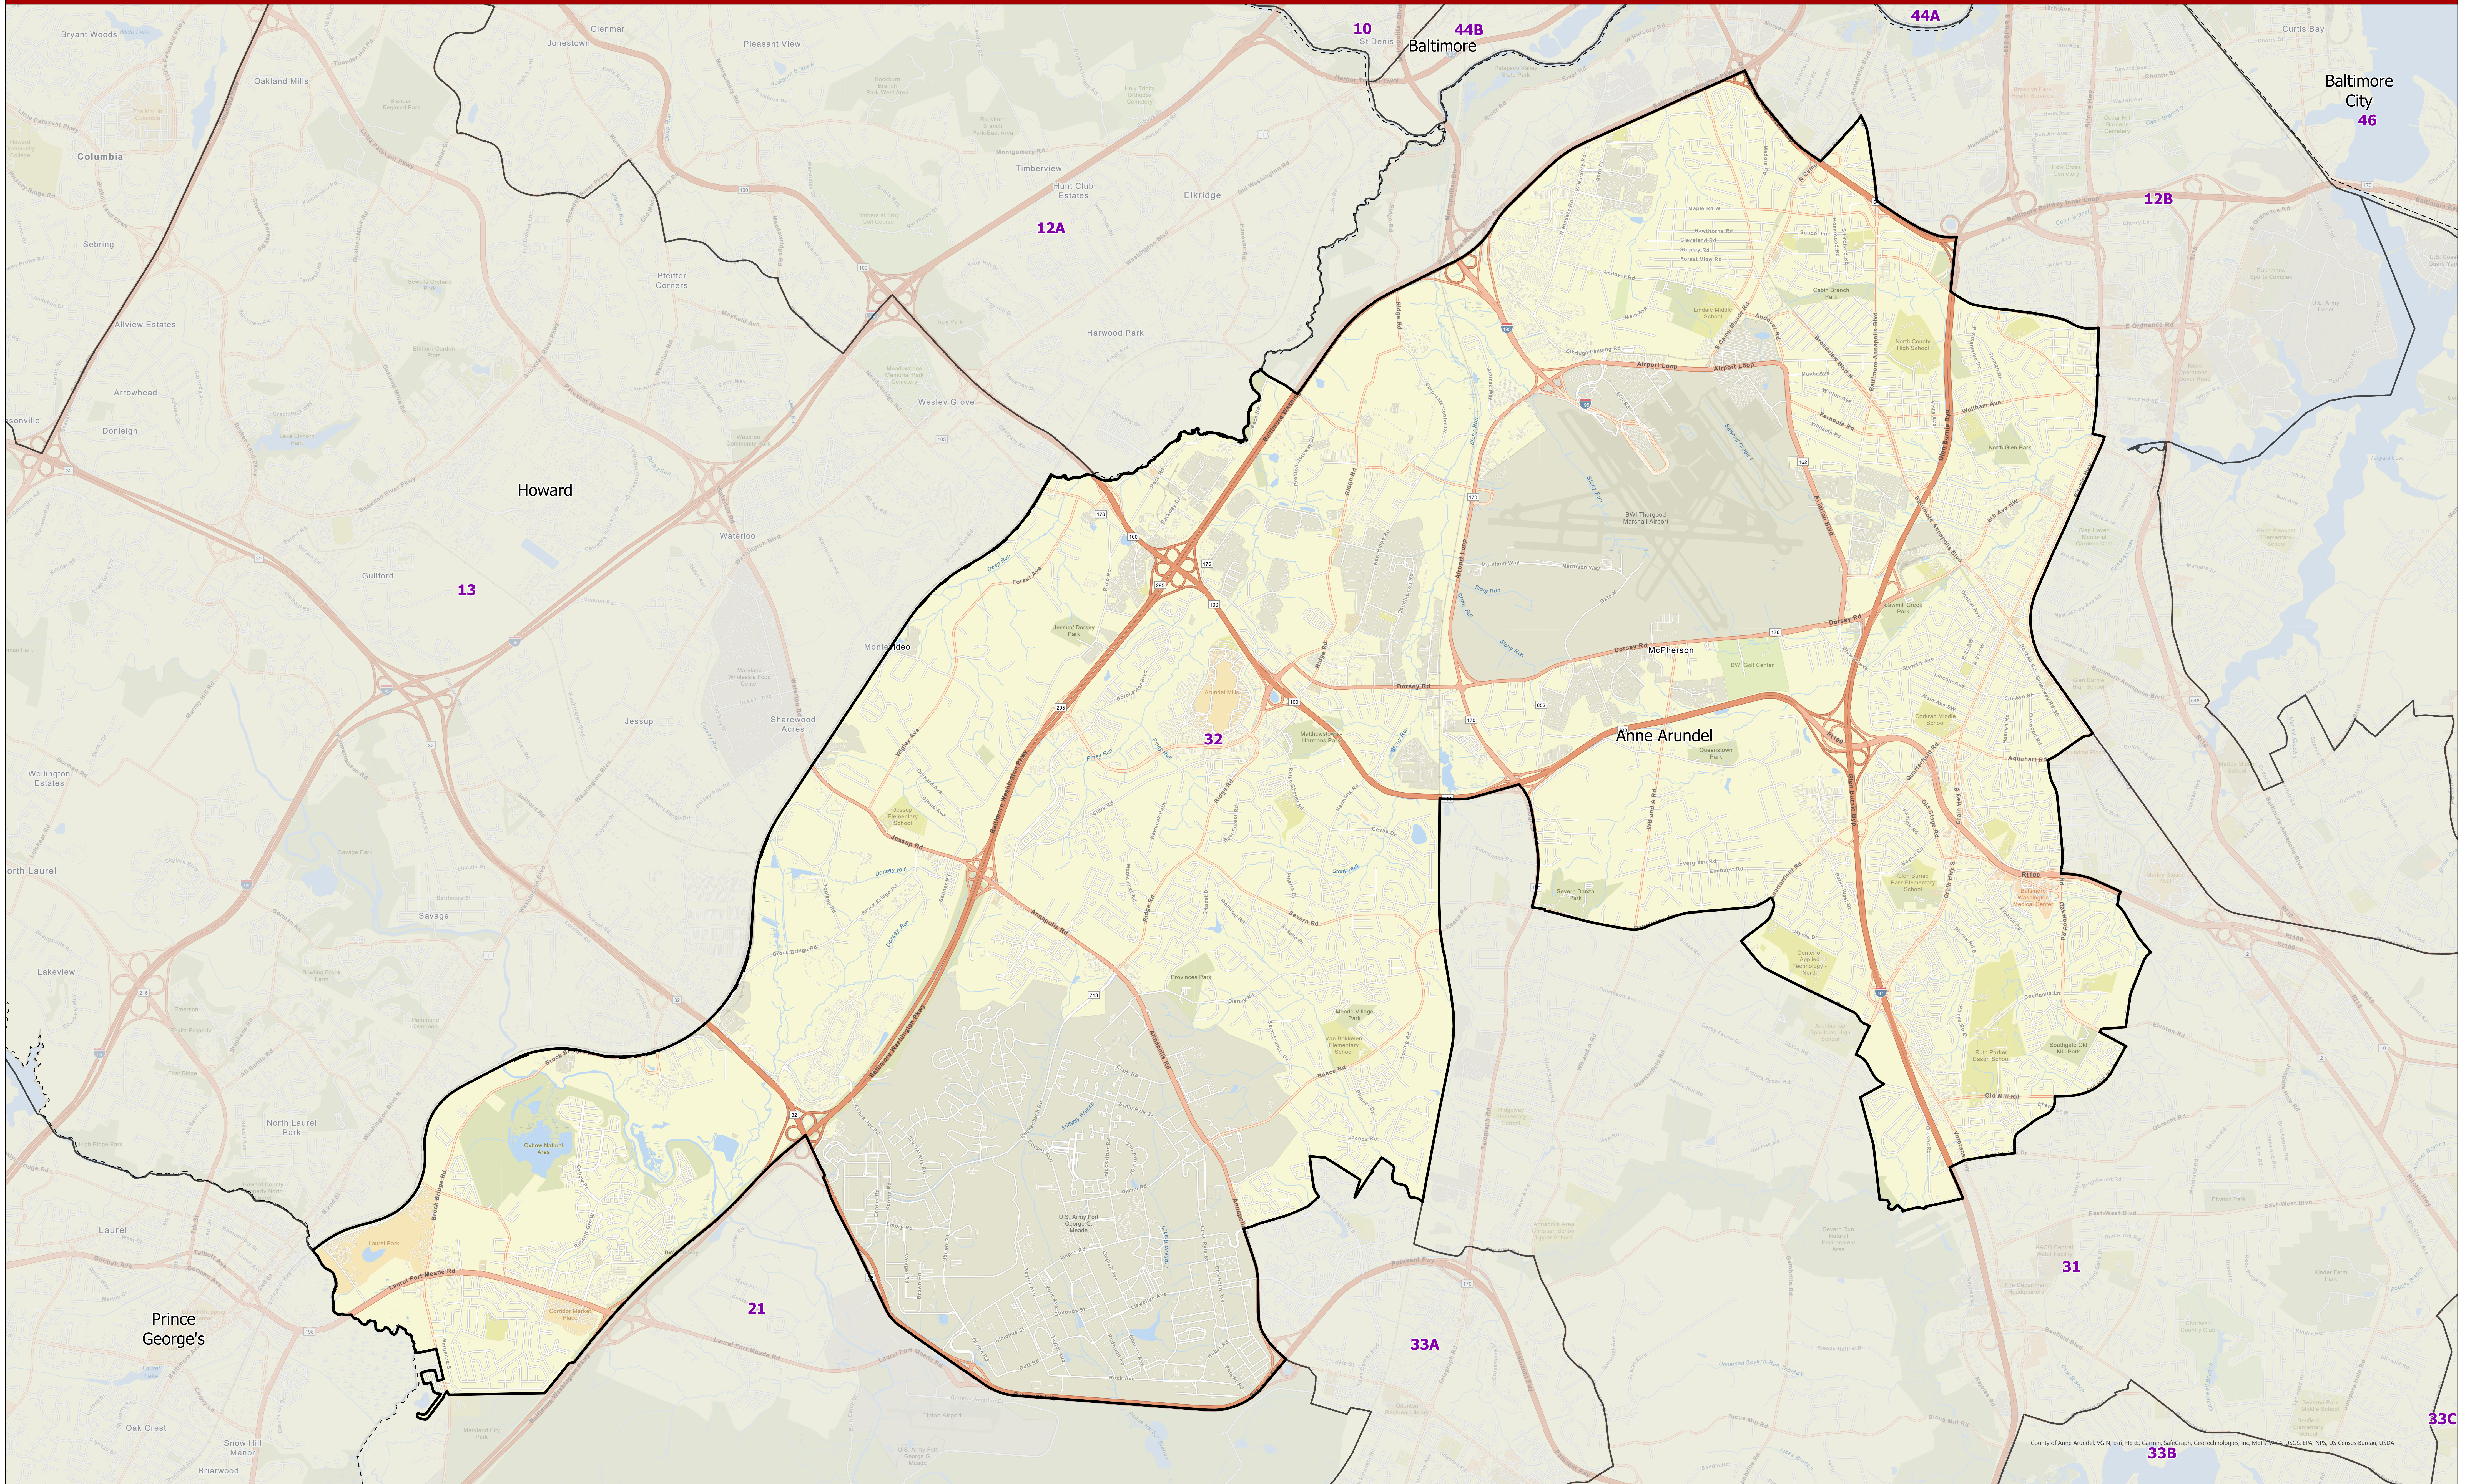

Maryland 2022 Legislative Districts

District 32

Senate Bill 1012, Senate Joint Resolution 2 - General Assembly 2022 Session

Data Source: 2020 Census TIGER/Line Files & Senate Joint Resolution 2
General Assembly 2022 Session
Prepared by the Maryland Department of Planning
July 2022