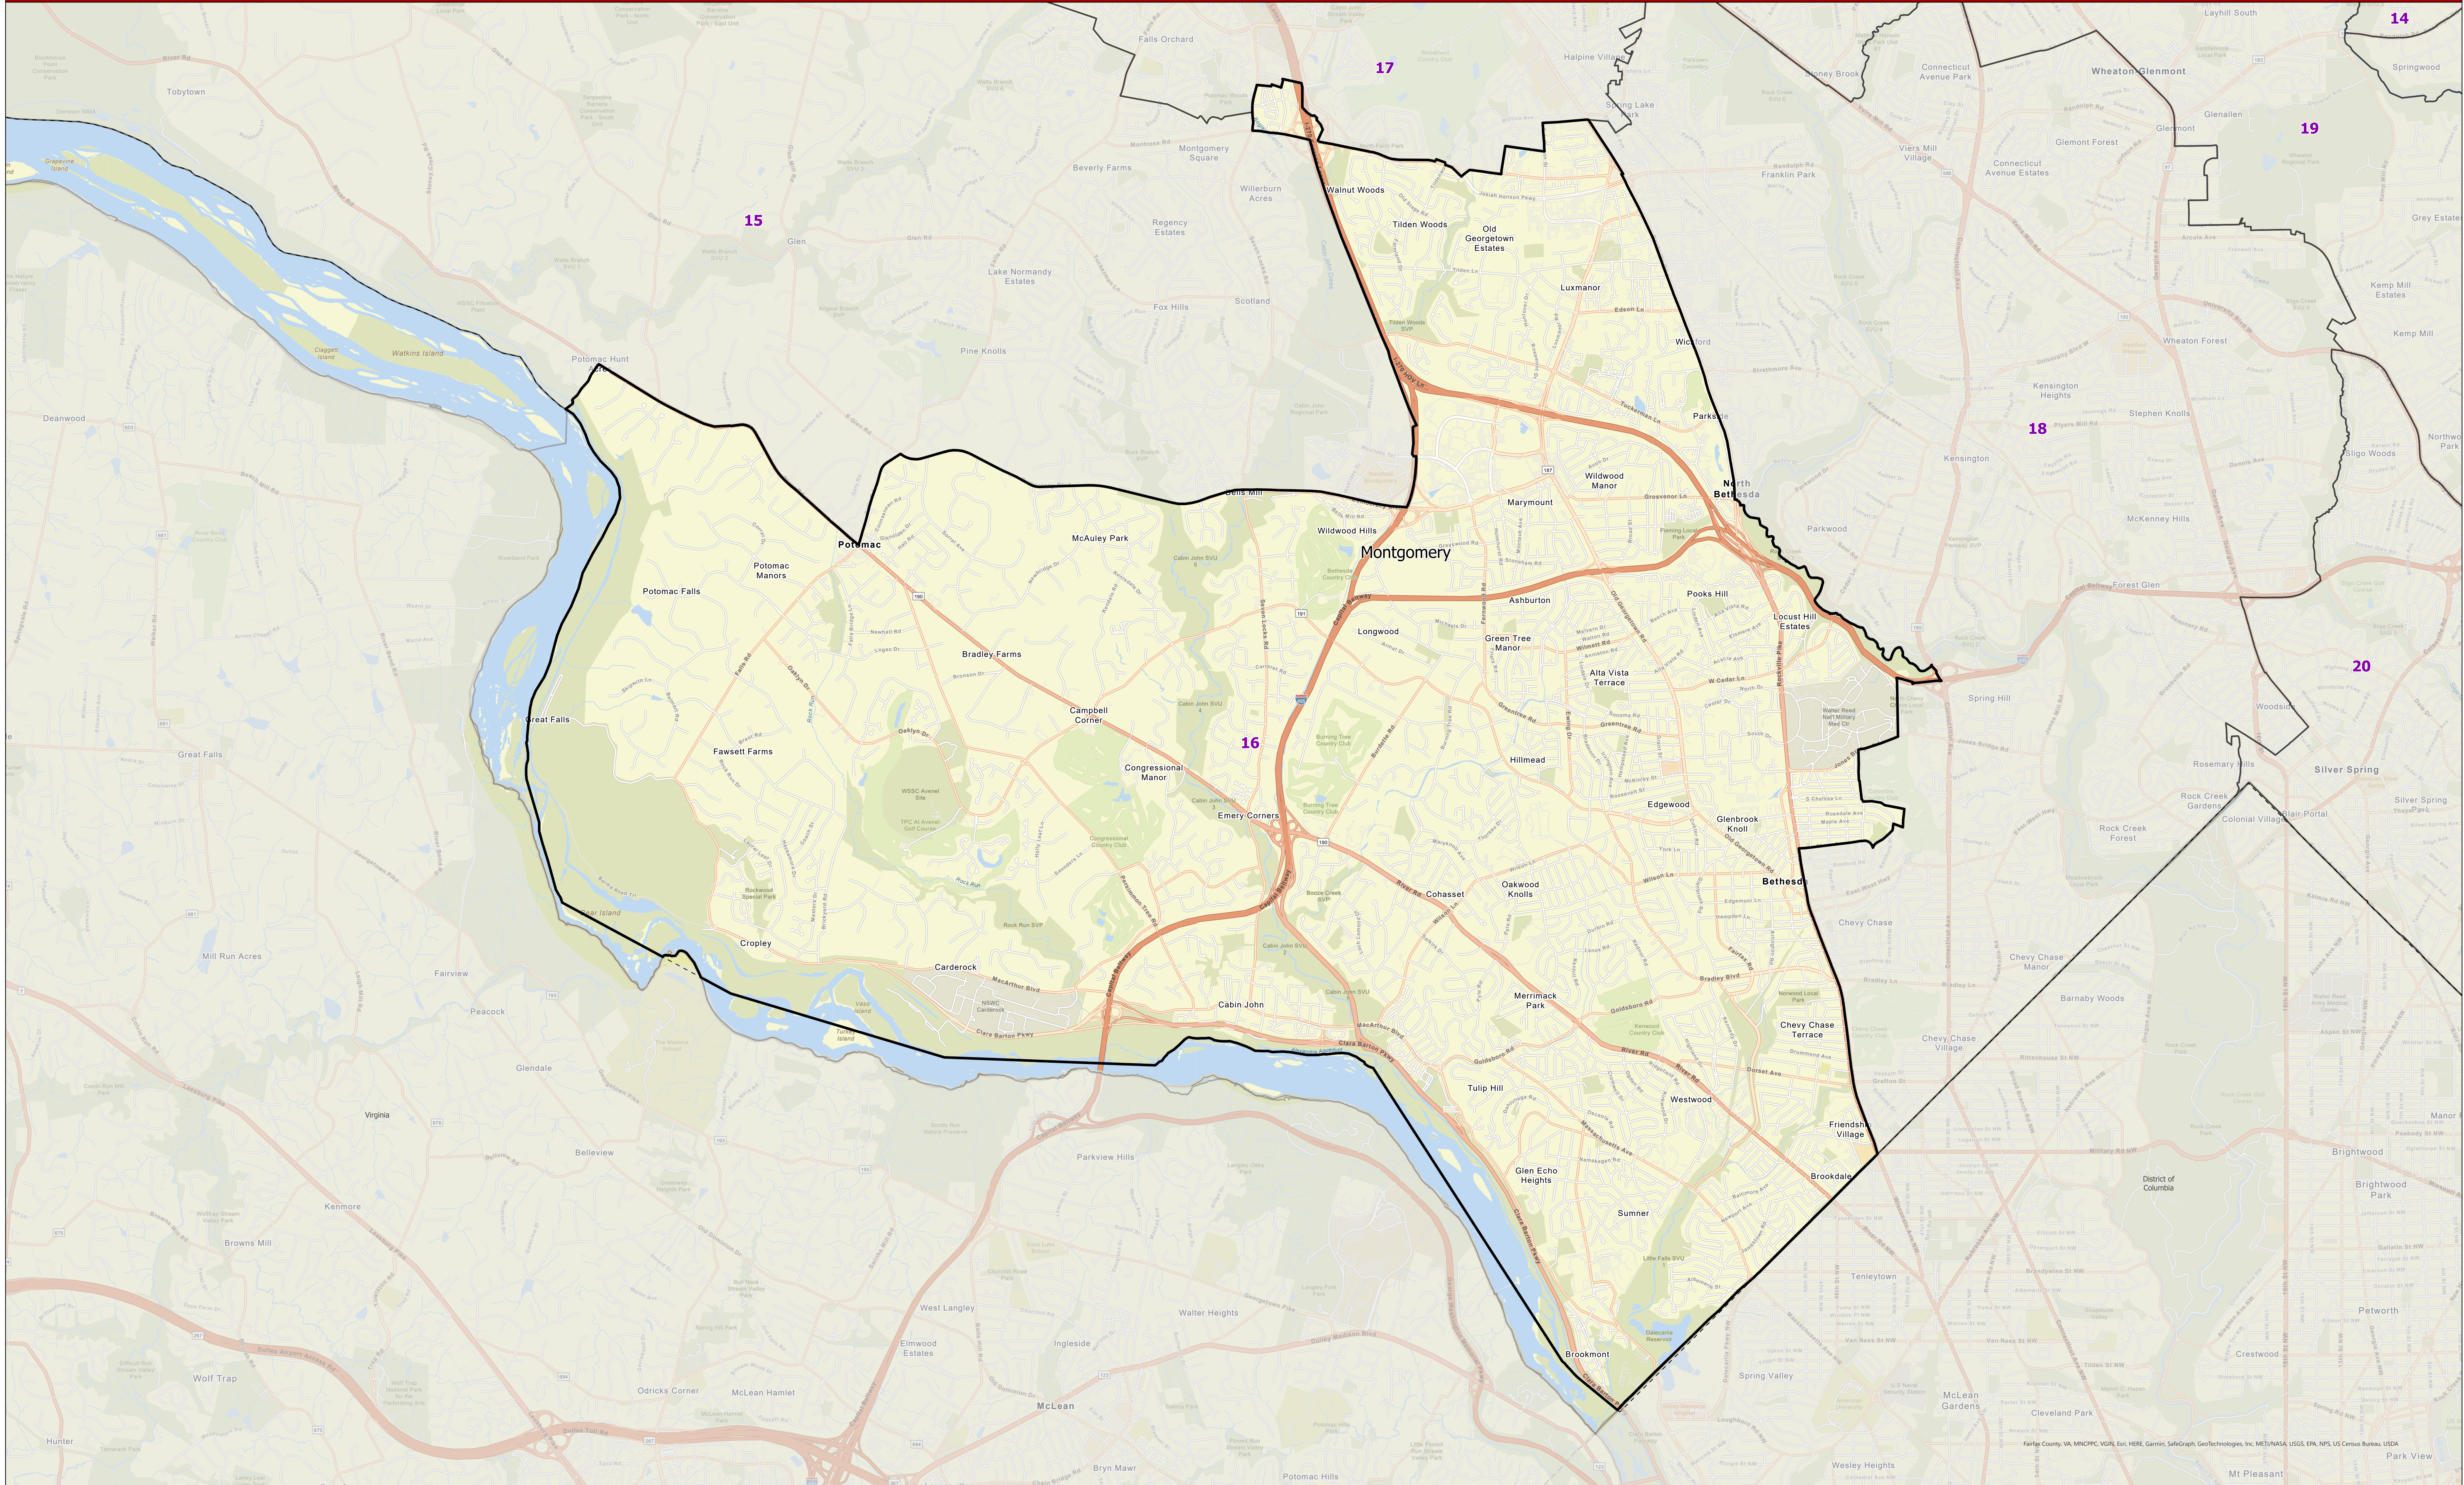

Maryland 2022 Legislative Districts District 16

Senate Bill 1012, Senate Joint Resolution 2 - General Assembly 2022 Session

Data Source: 2020 Census TIGER/Line Files & Senate Joint Resolution 2
General Assembly 2022 Session
Prepared by the Maryland Department of Planning
July 2022

Legend

- County Boundary (dashed line)
- District (solid line)