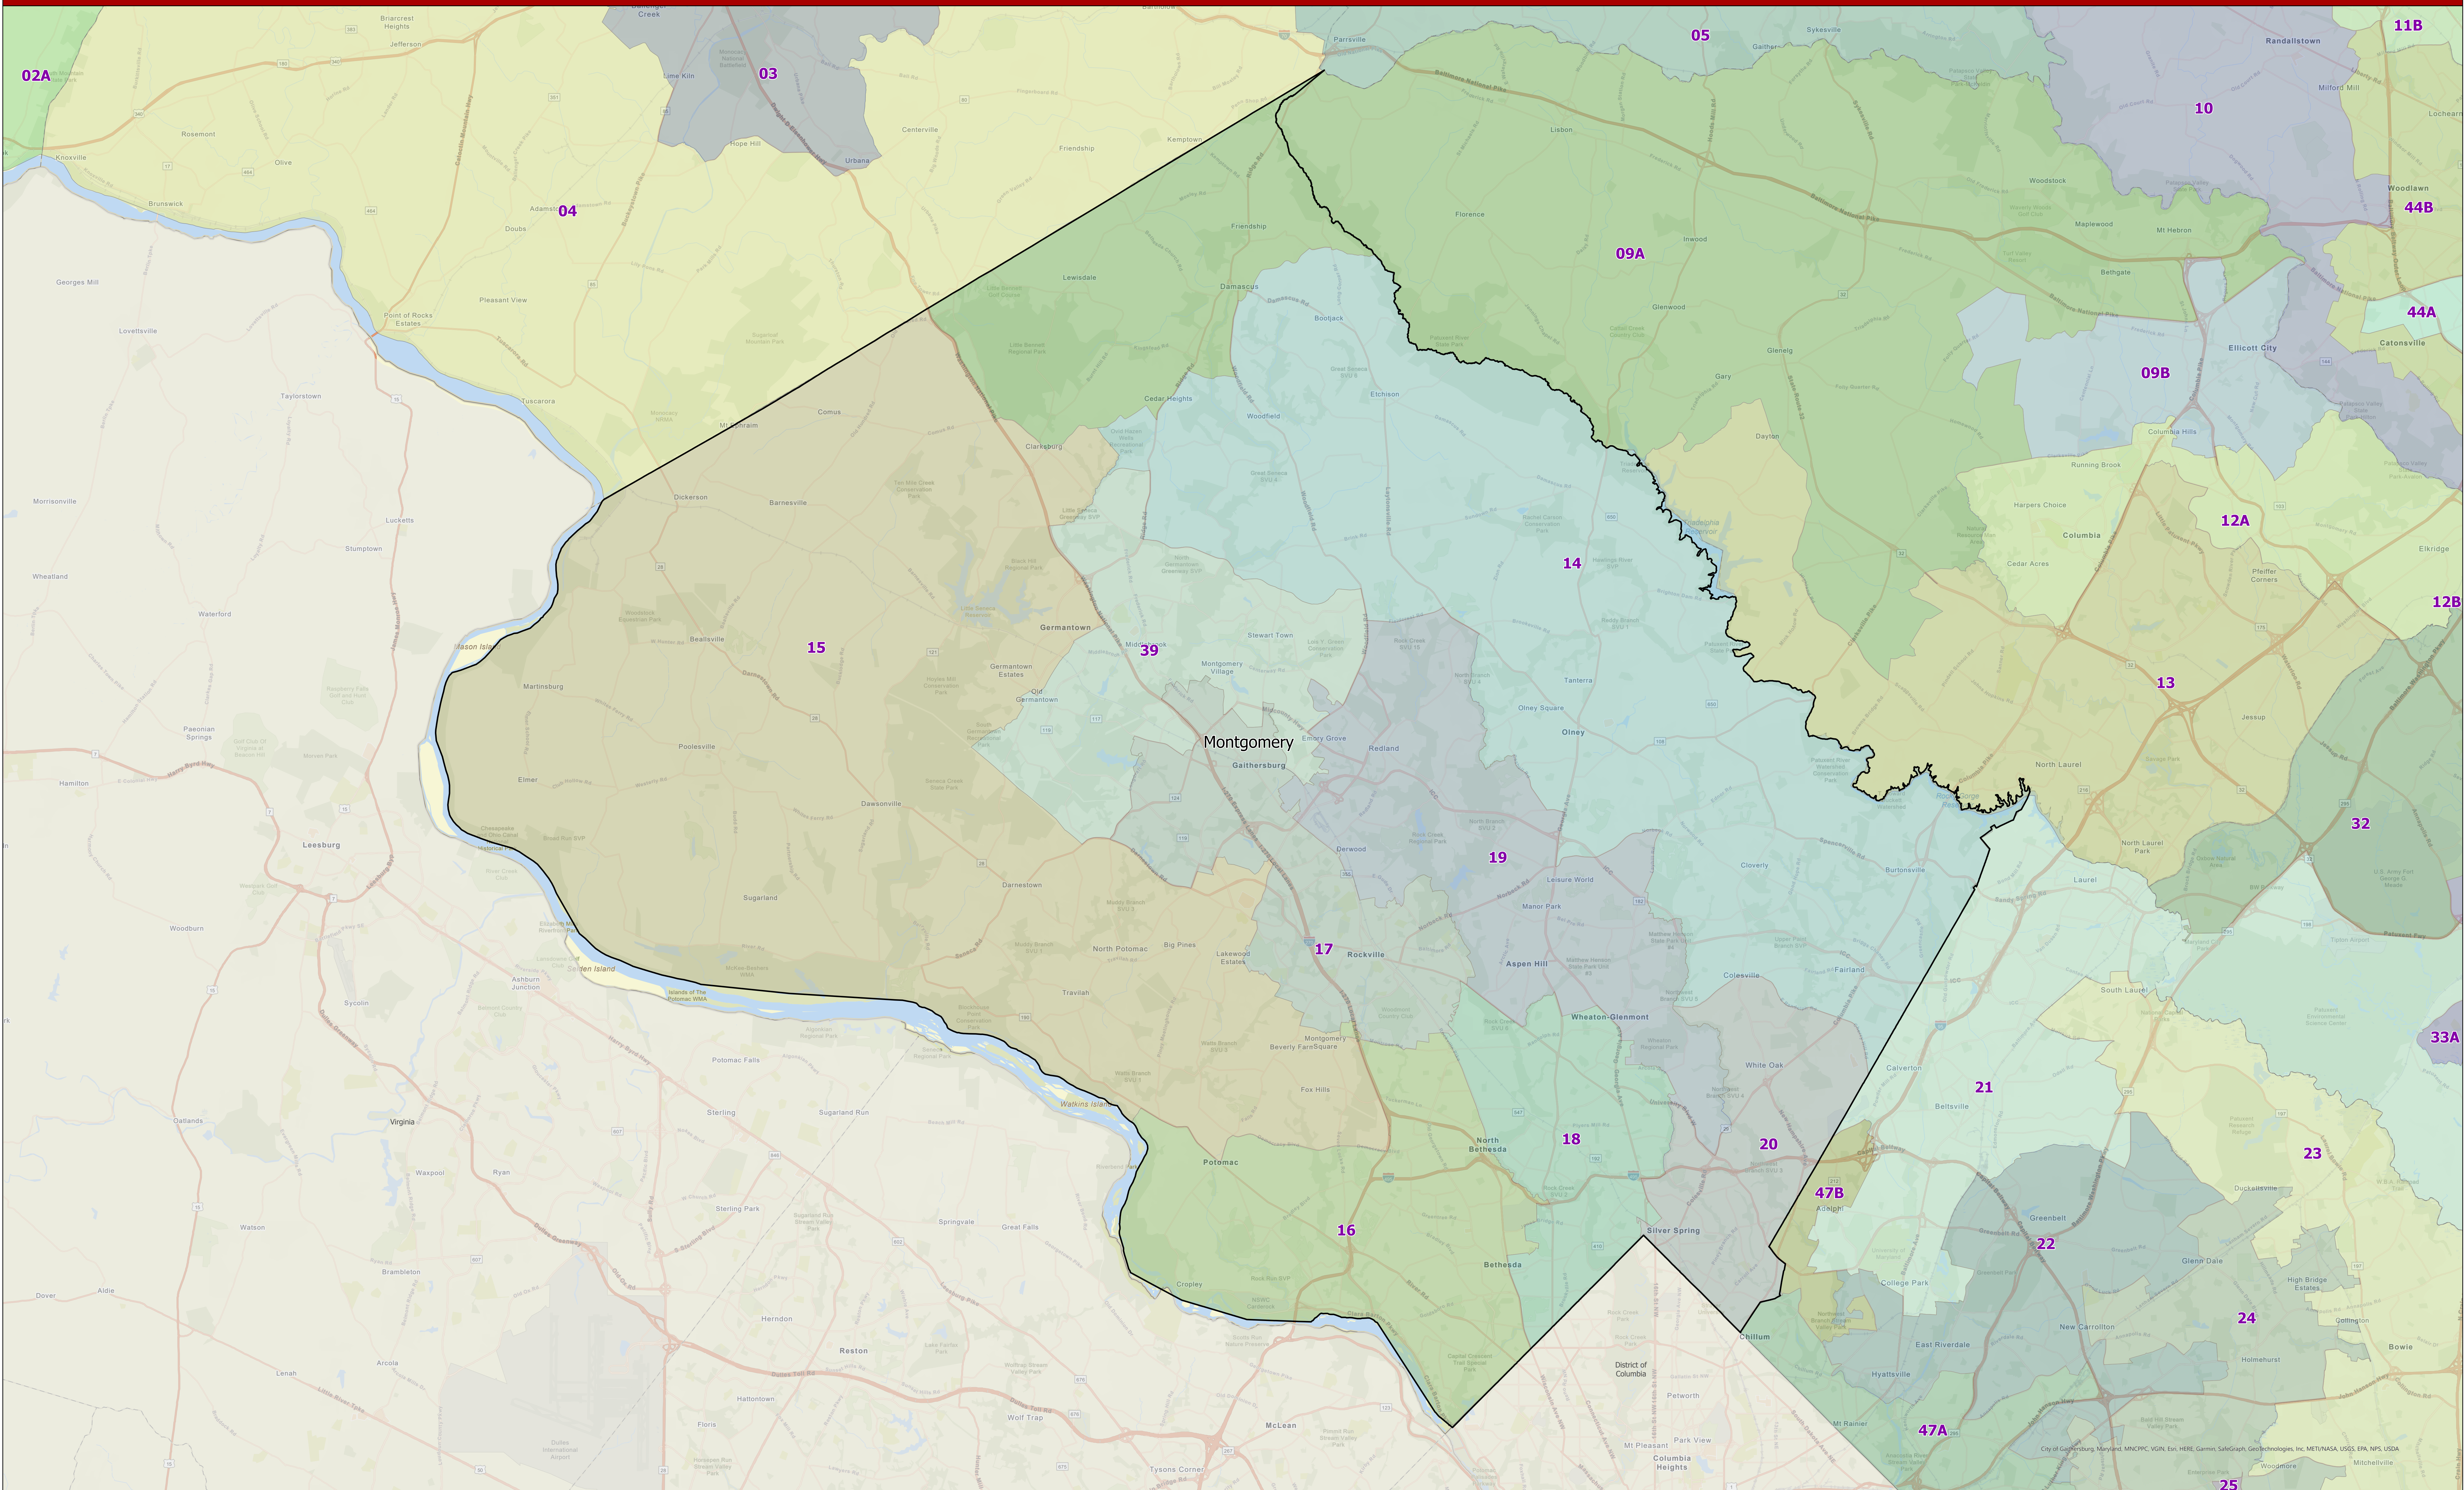

Maryland 2022 Legislative Districts

Montgomery County

Senate Bill 1012, Senate Joint Resolution 2 - General Assembly 2022 Session

Data Source: 2020 Census TIGER/Line Files & Senate Joint Resolution 2
 General Assembly 2022 Session
 Prepared by the Maryland Department of Planning
 July 2022