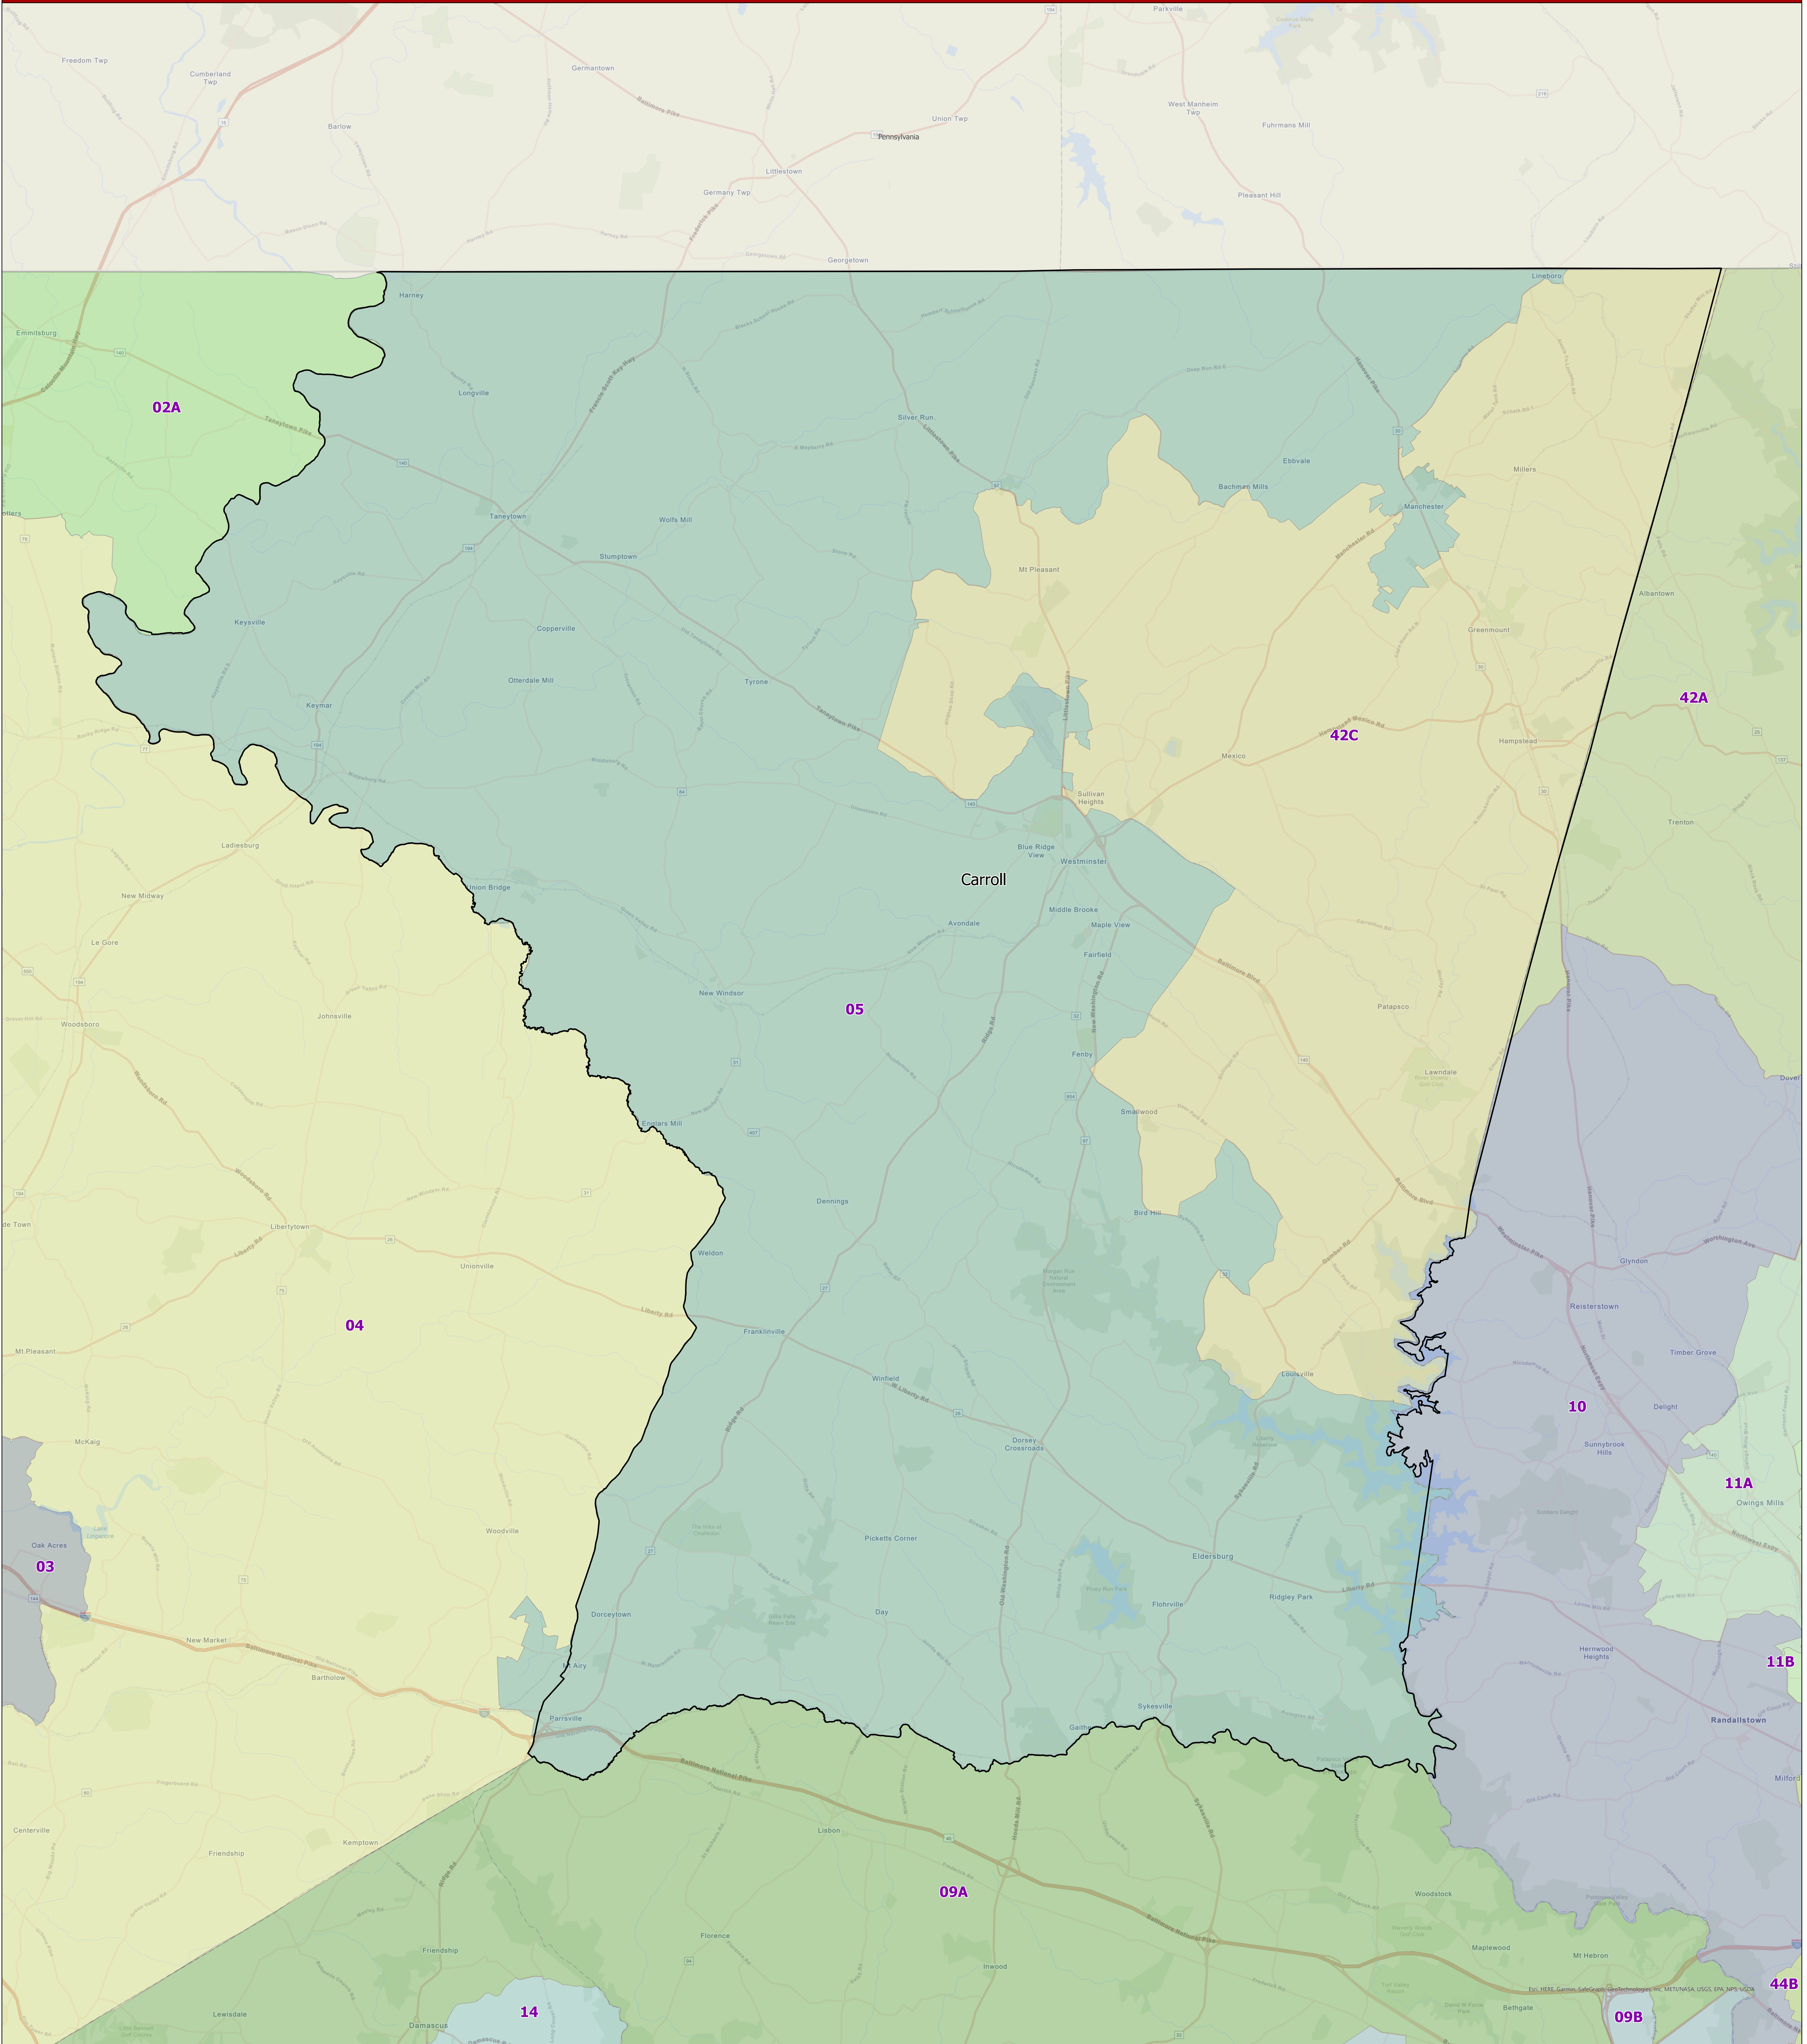

# Maryland 2022 Legislative Districts Carroll County

Senate Joint Resolution 2 - General Assembly 2022 Session

Data Source: 2020 Census TIGER/Line Files & Senate Joint Resolution 2  
General Assembly 2022 Session  
Prepared by the Maryland Department of Planning  
July 2022

**Legend**

- County Boundary
- DISTRICT
- 02A
- 42C