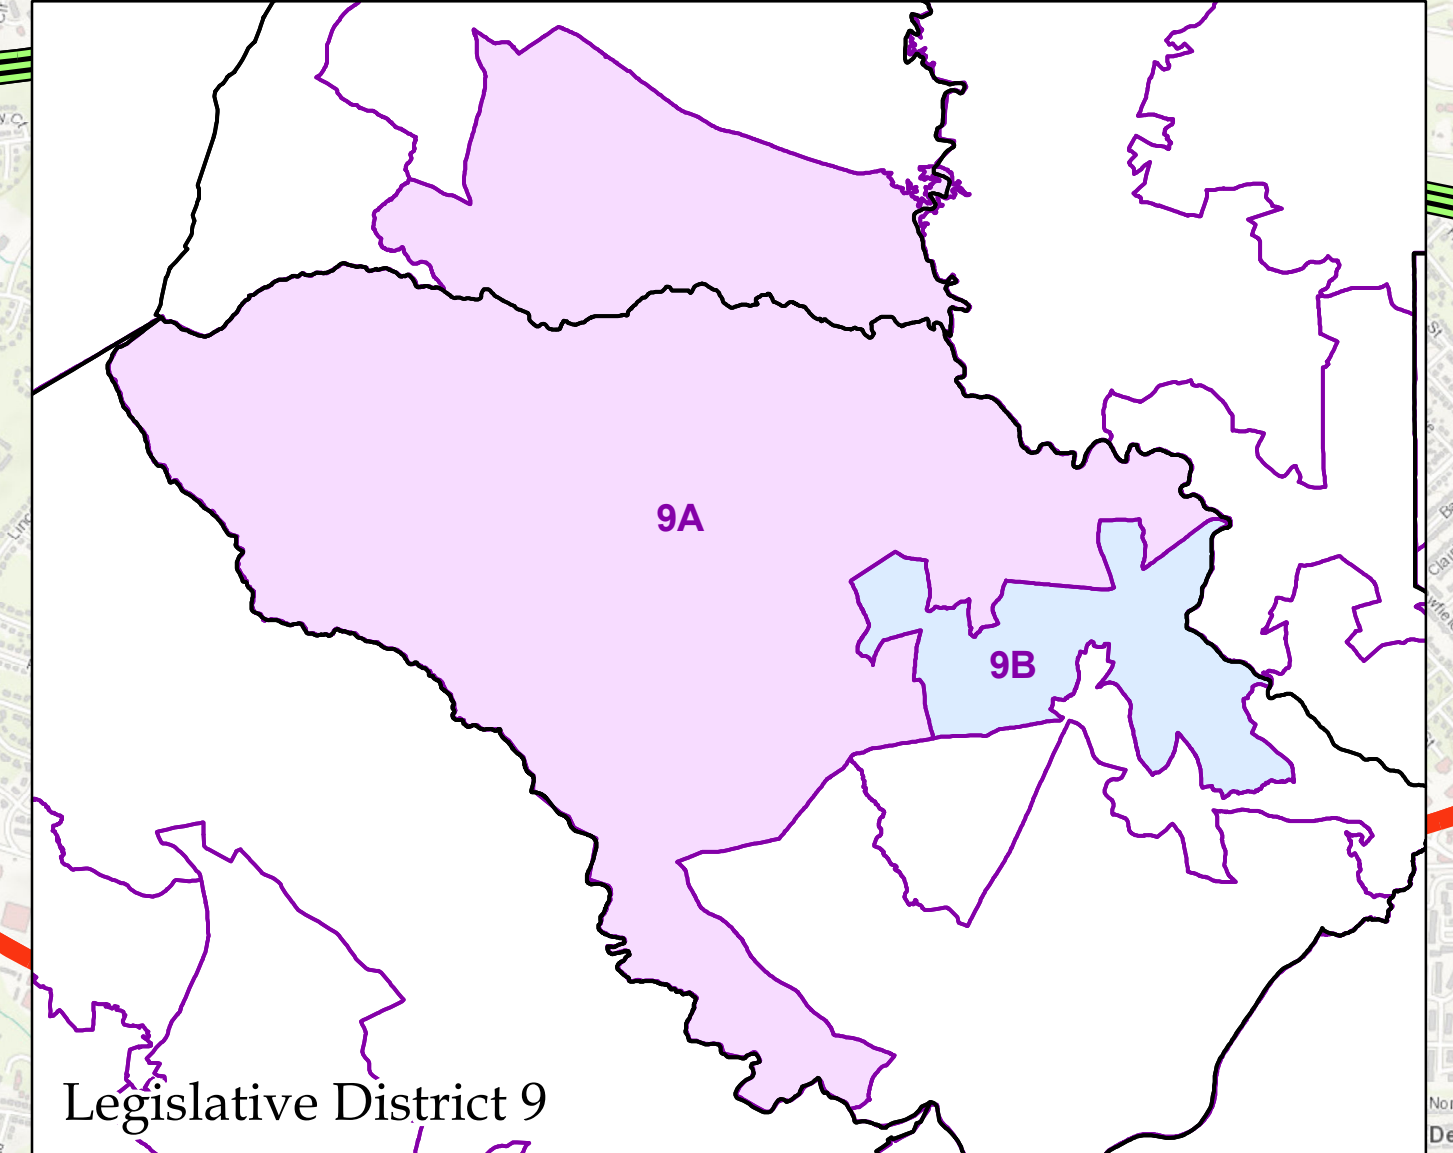

Maryland 2012 Legislative District 9B

SJR1/HJR1, February 24, 2012

Prepared by Maryland Department of Planning
State Data Center, Redistricting, January 2018
Note: Legislative District Boundary line is based on
Census TIGER/Line.