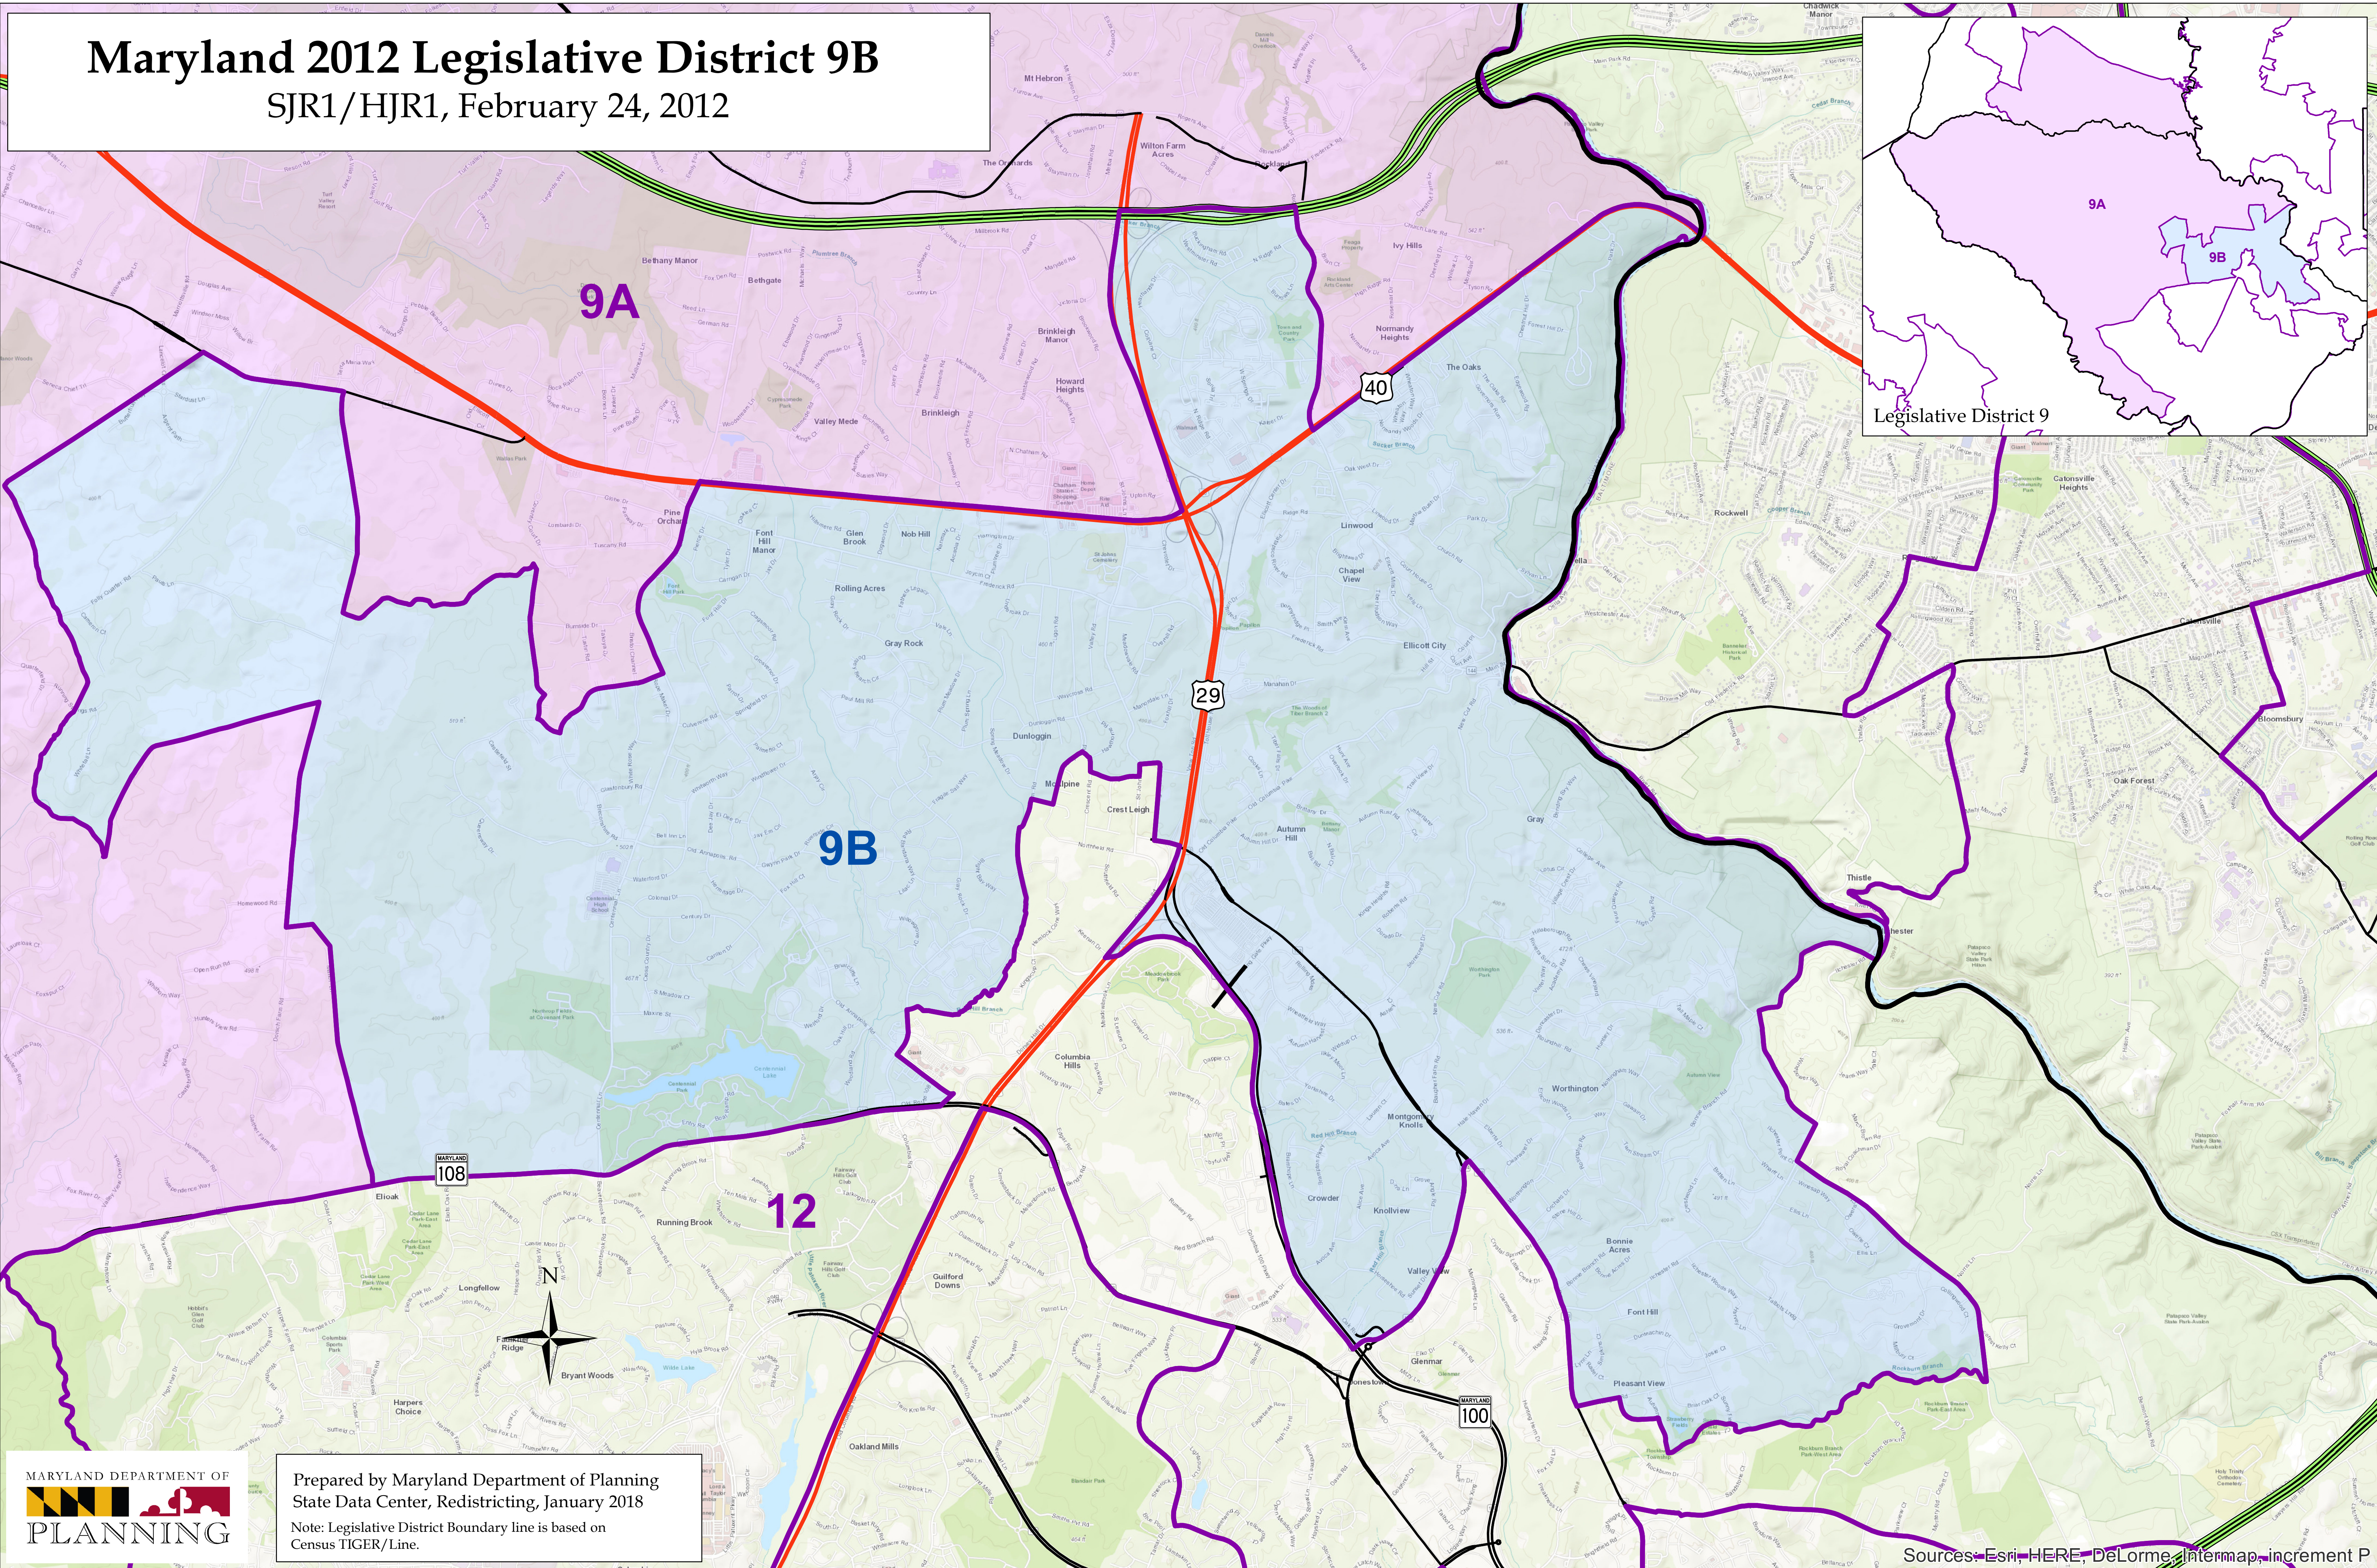

Maryland 2012 Legislative District 9B

SJR1/HJR1, February 24, 2012

Prepared by Maryland Department of Planning
State Data Center, Redistricting, January 2018
Note: Legislative District Boundary line is based on
Census TIGER/Line.